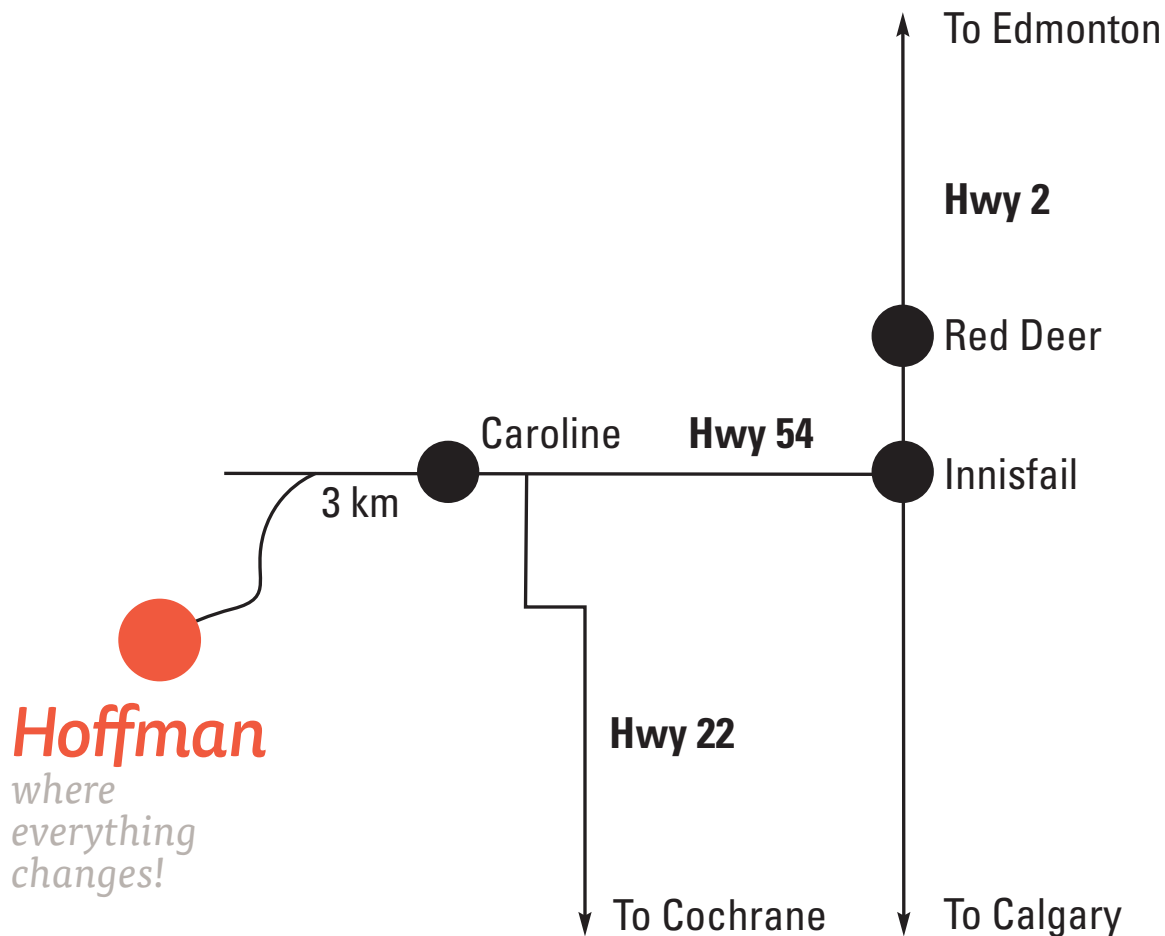

DIRECTIONS TO SANCTUM RETREAT

FROM CALGARY (approx. 120 mins)

- > Go north on Hwy 2 to Innisfail, then exit and go west on Hwy 54 to Caroline (approx. 35 min).
- > Once you reach Caroline, go straight through and continue on Hwy 54 for about 3 – 4 km. Sanctum Retreat signs and the "Fish" will lead you to the Retreat.

FROM EDMONTON (approx. 120 mins)

- > Go south on Hwy 2 to Hwy 54 (the Innisfail and Caroline exit) about 15 minutes south of Red Deer. Go west on Hwy 54 to Caroline (approx. 35 min).
- > Once you reach Caroline, go straight through and continue on Hwy 54 for about 3 – 4 km. Sanctum Retreat signs and the "Fish" will lead you to the Retreat.